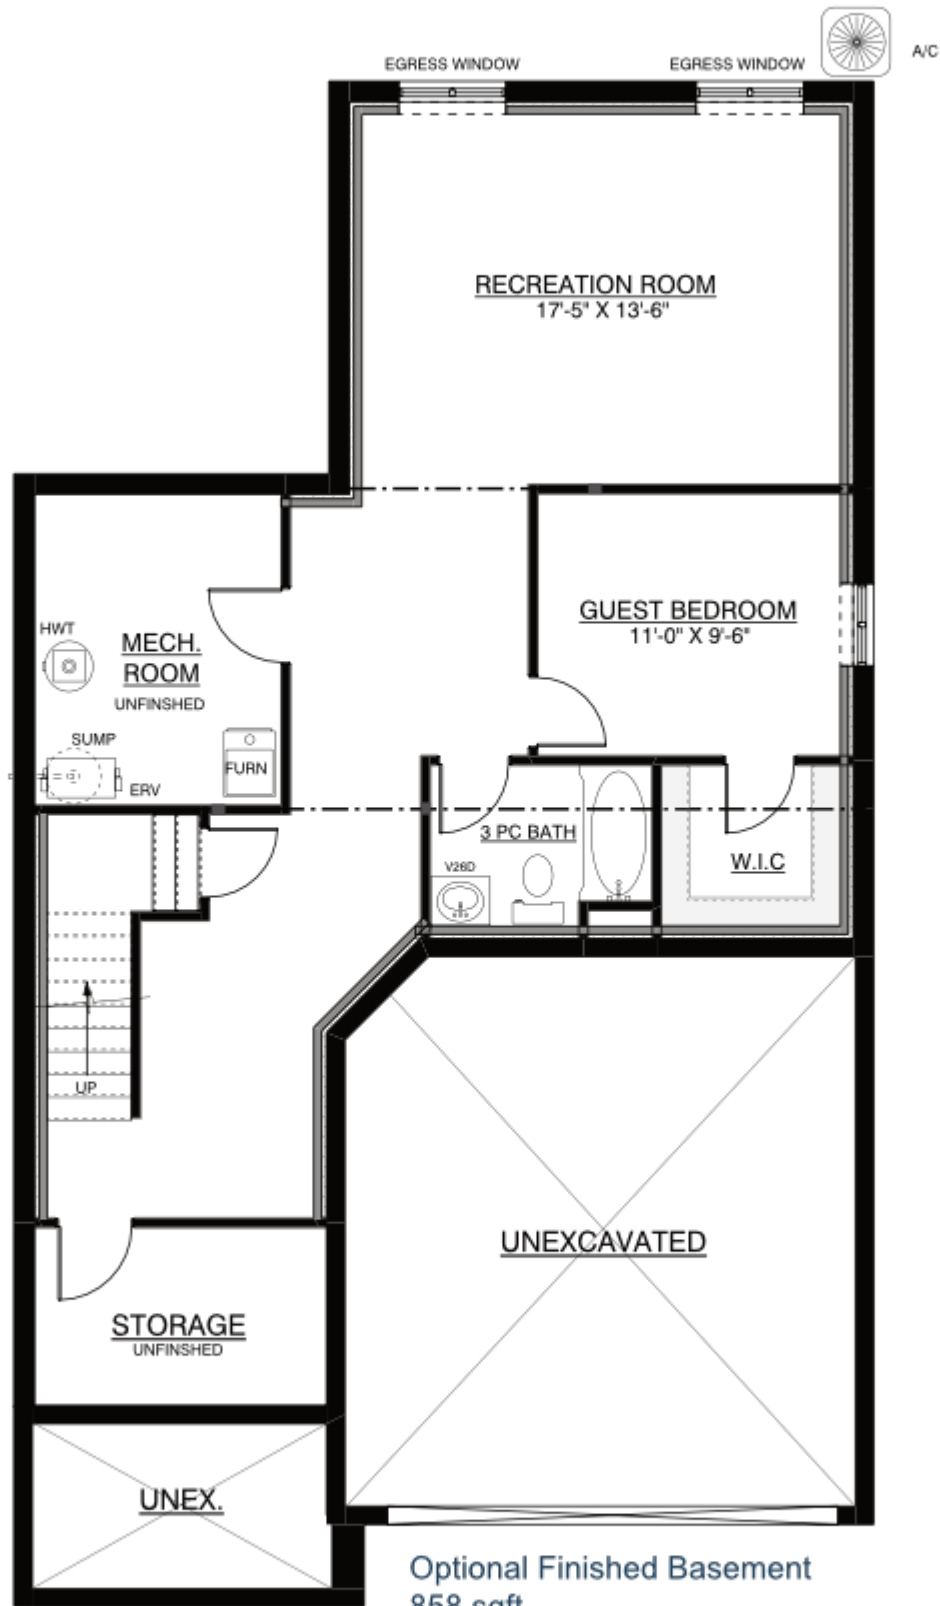

the **Claremont** 4 Bedroom
2107 sqft

For 42 ft Home Sites

the **Claremont** 4 Bedroom
2107 sqft

For 42 ft Home Sites

the **Claremont** 4 Bedroom
2107 sqft

For 42 ft Home Sites

the **Claremont** 4 Bedroom
2107 sqft

For 42 ft Home Sites

Optional Separate
Basement Entry

the **Claremont** 4 Bedroom
2107 sqft

For 42 ft Home Sites