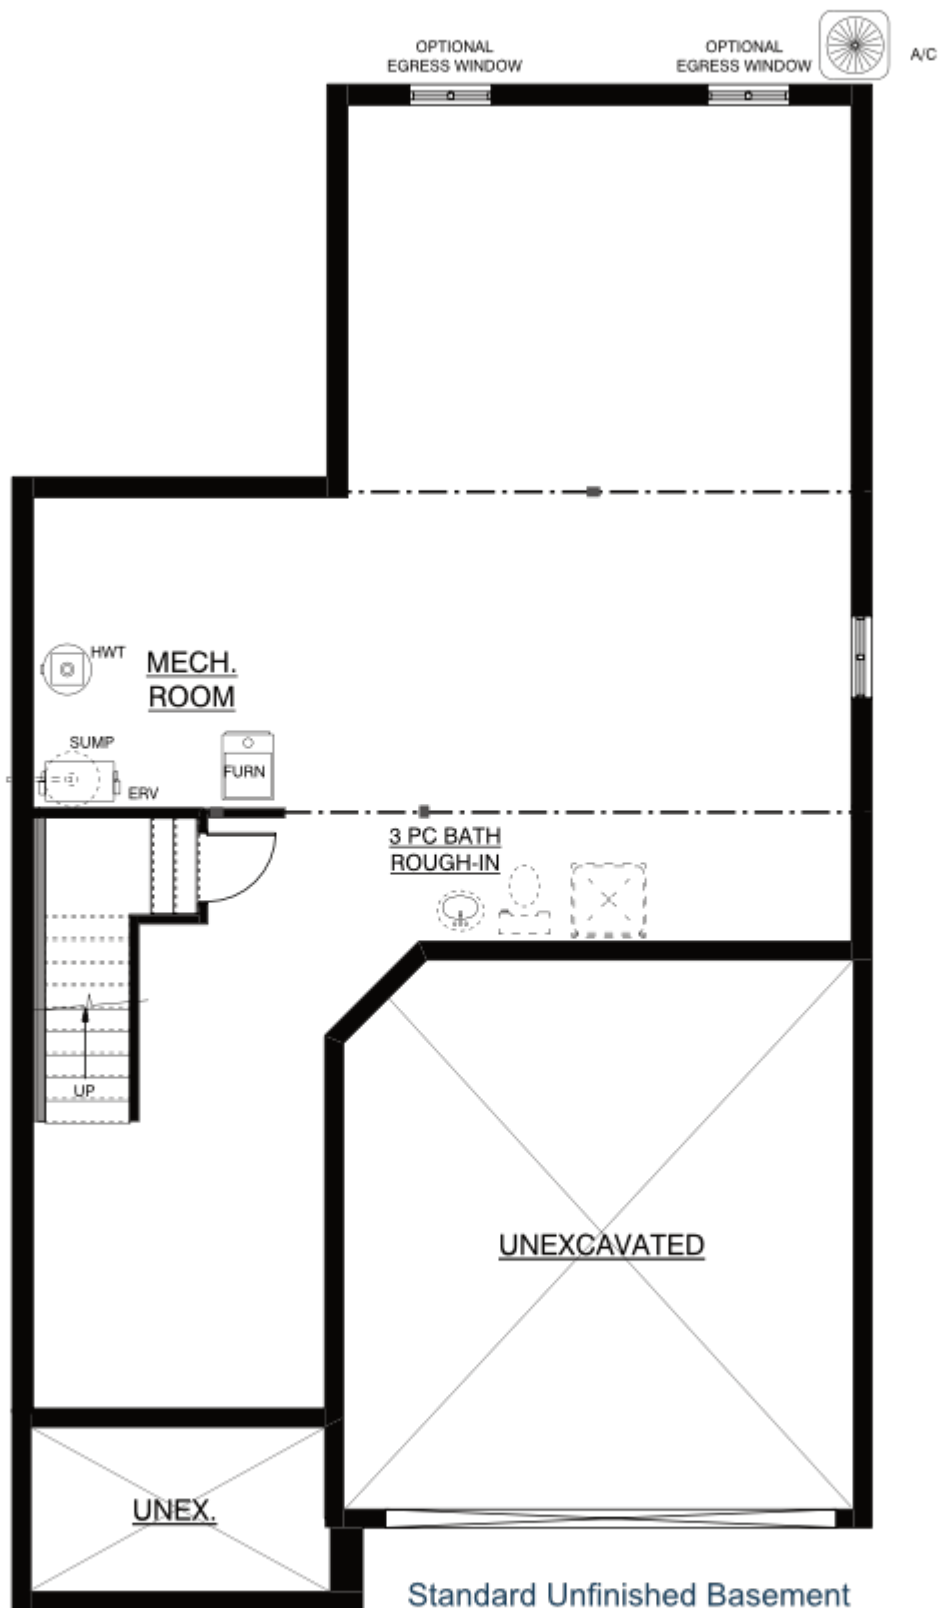

the **Claremont** 4 Bedroom
2107 sqft

For 42 ft Home Sites

the **Claremont** 4 Bedroom
2107 sqft

For 42 ft Home Sites

the **Claremont** 4 Bedroom
2107 sqft

For 42 ft Home Sites

the **Claremont** 4 Bedroom
2107 sqft

For 42 ft Home Sites

Optional Separate
Basement Entry

the **Claremont** 4 Bedroom
2107 sqft

For 42 ft Home Sites