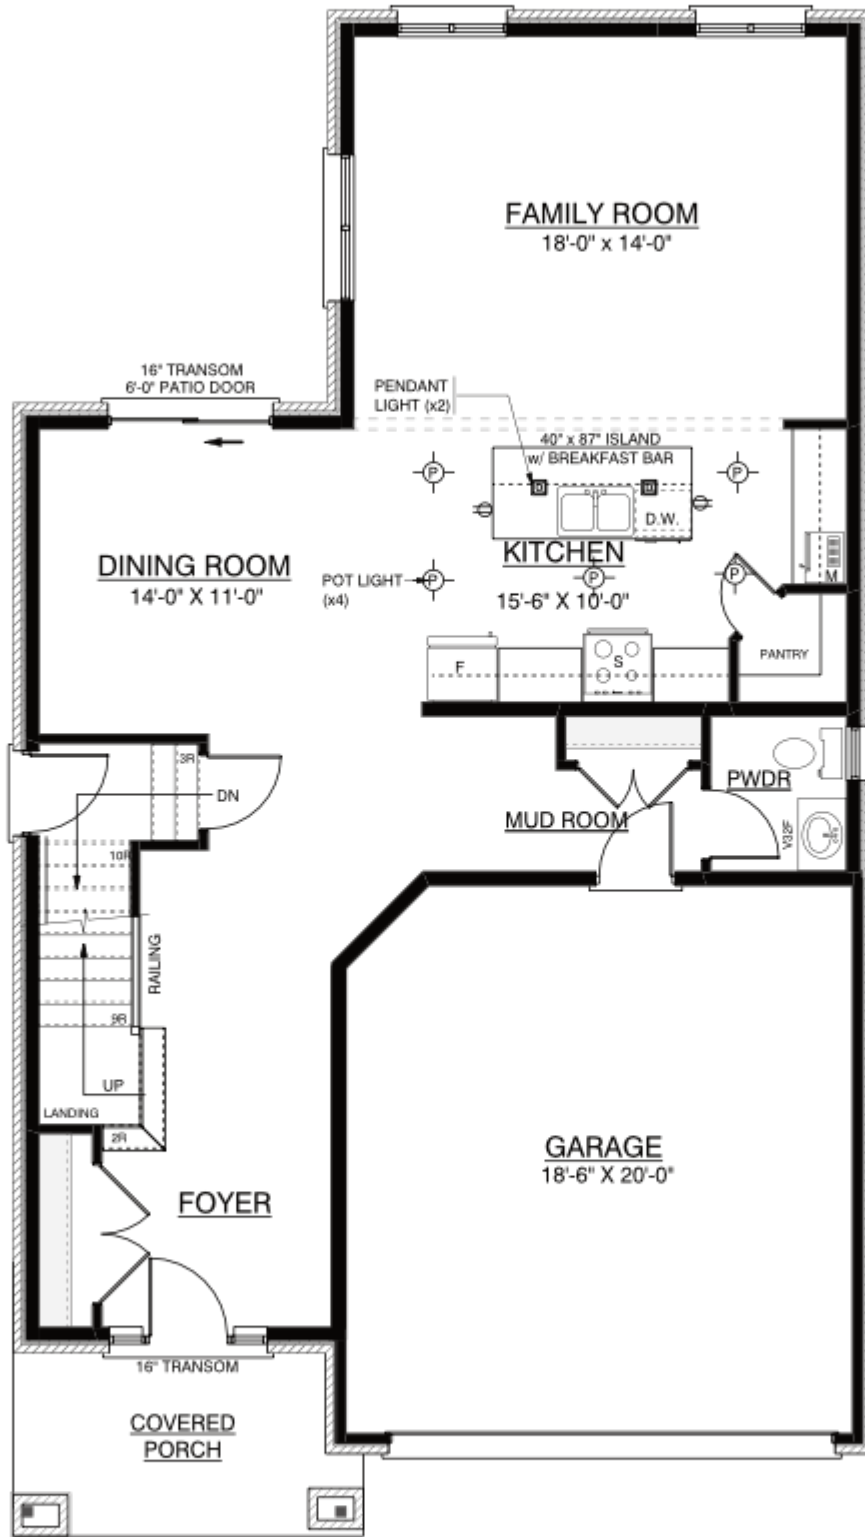

the **Claremont** 4 Bedroom
2107 sqft

For 42 ft Home Sites

the **Claremont** 4 Bedroom
2107 sqft

For 42 ft Home Sites

the **Claremont** 4 Bedroom
2107 sqft

For 42 ft Home Sites

the **Claremont** 4 Bedroom
2107 sqft

For 42 ft Home Sites

Optional Separate
Basement Entry

the **Claremont** 4 Bedroom
2107 sqft

For 42 ft Home Sites