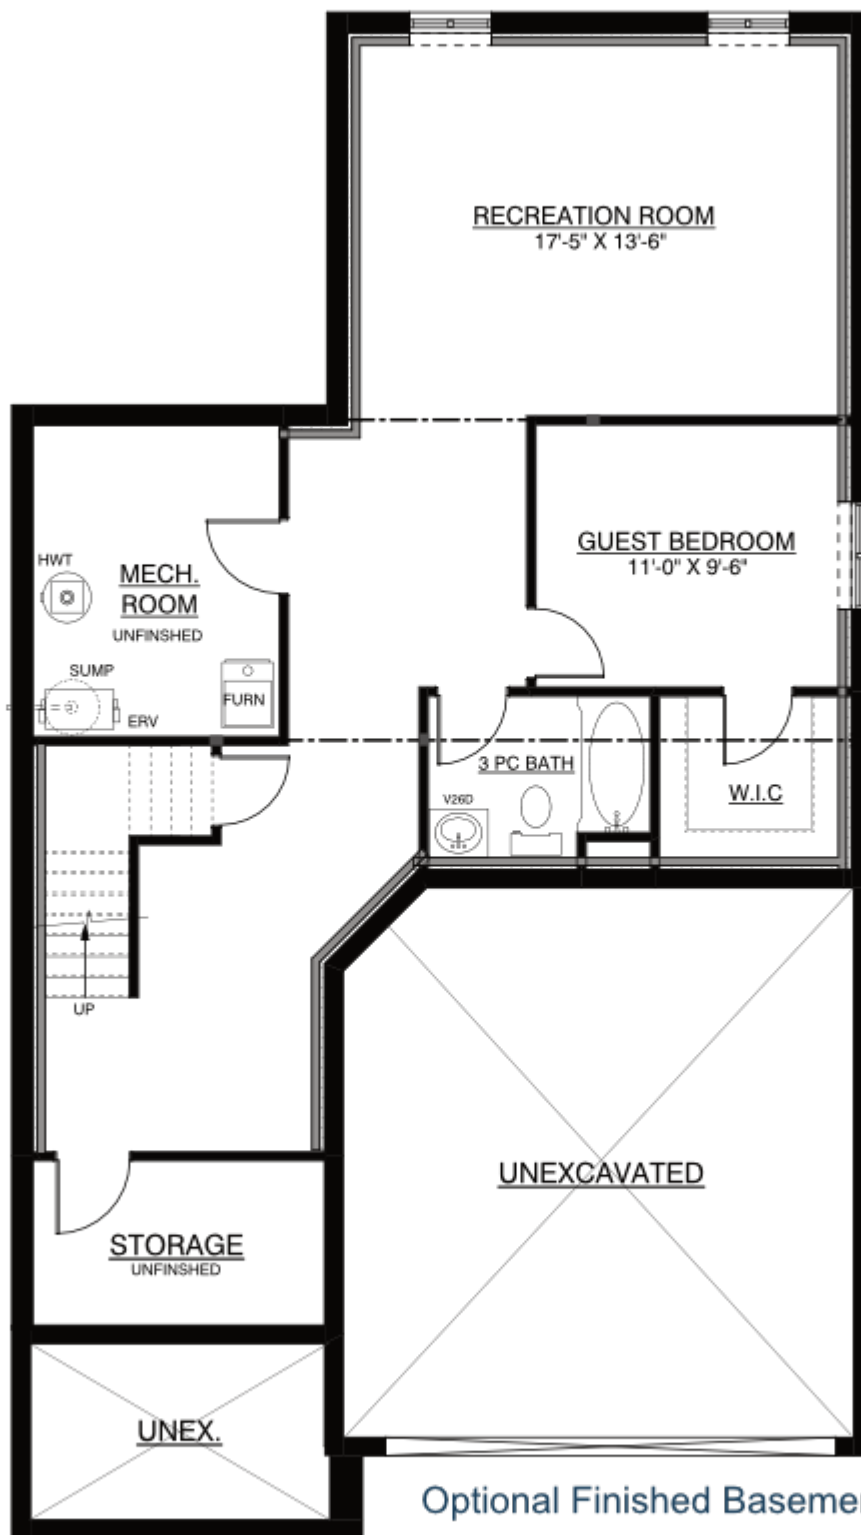

the **Claremont** 3 Bedroom  
2107 sqft

For 42 ft Home Sites

the **Claremont** 3 Bedroom  
2107 sqft

For 42 ft Home Sites

the **Claremont** 3 Bedroom  
2107 sqft

For 42 ft Home Sites

the **Claremont** 3 Bedroom  
2107 sqft

For 42 ft Home Sites

the **Claremont** 3 Bedroom  
2107 sqft

For 42 ft Home Sites