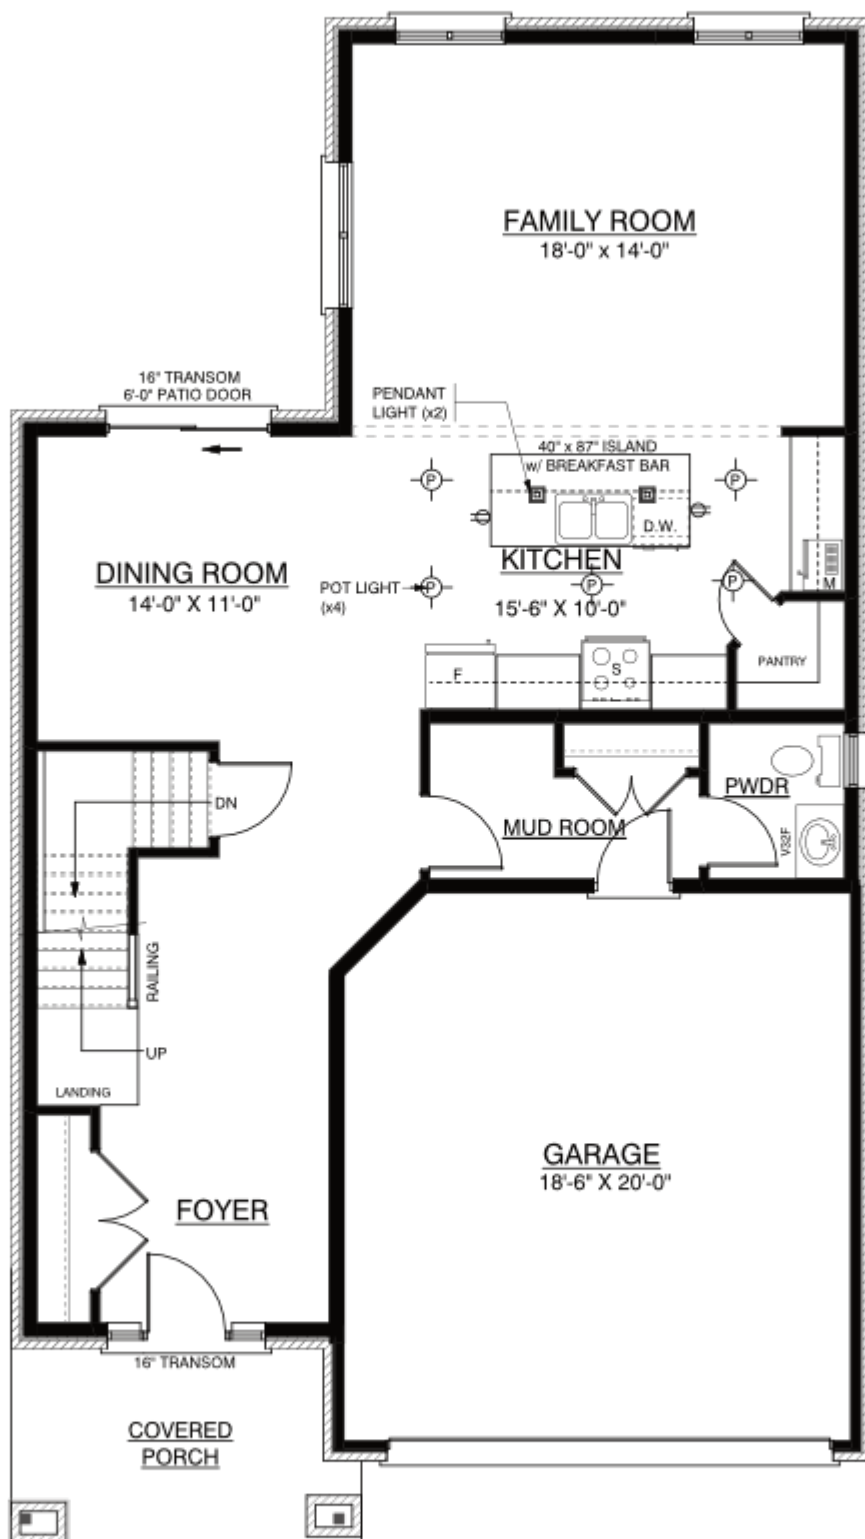

the **Claremont** 3 Bedroom  
2107 sqft

For 42 ft Home Sites

the **Claremont** 3 Bedroom  
2107 sqft

For 42 ft Home Sites

the **Claremont** 3 Bedroom  
2107 sqft

For 42 ft Home Sites

the **Claremont** 3 Bedroom  
2107 sqft

For 42 ft Home Sites

the **Claremont** 3 Bedroom  
2107 sqft

For 42 ft Home Sites