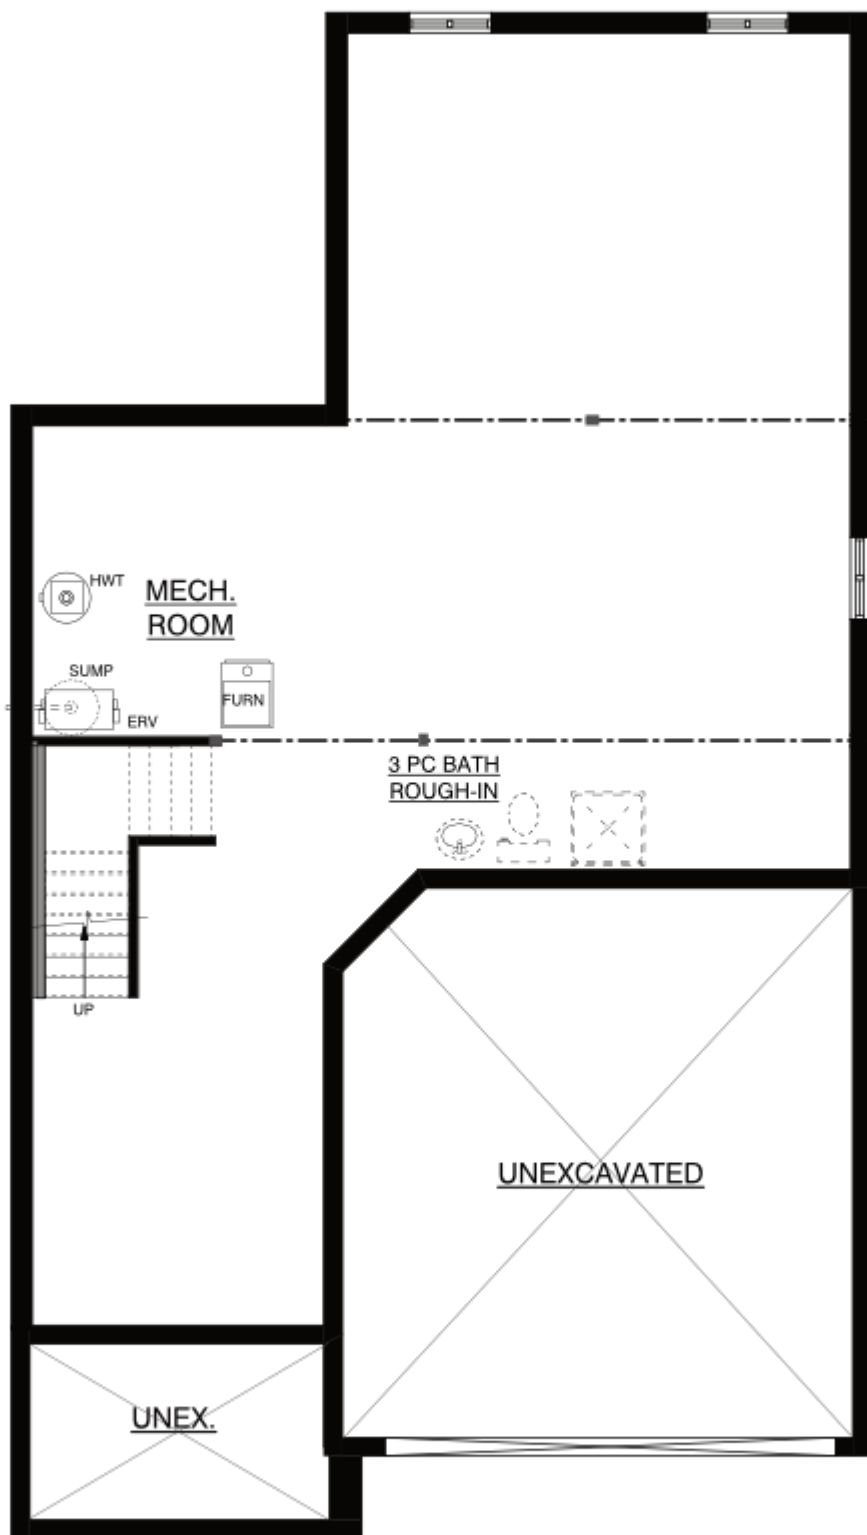

the **Claremont** 3 Bedroom  
2107 sqft

For 42 ft Home Sites

the **Claremont** 3 Bedroom  
2107 sqft

For 42 ft Home Sites

the **Claremont** 3 Bedroom  
2107 sqft

For 42 ft Home Sites

the **Claremont** 3 Bedroom  
2107 sqft

For 42 ft Home Sites

the **Claremont** 3 Bedroom  
2107 sqft

For 42 ft Home Sites