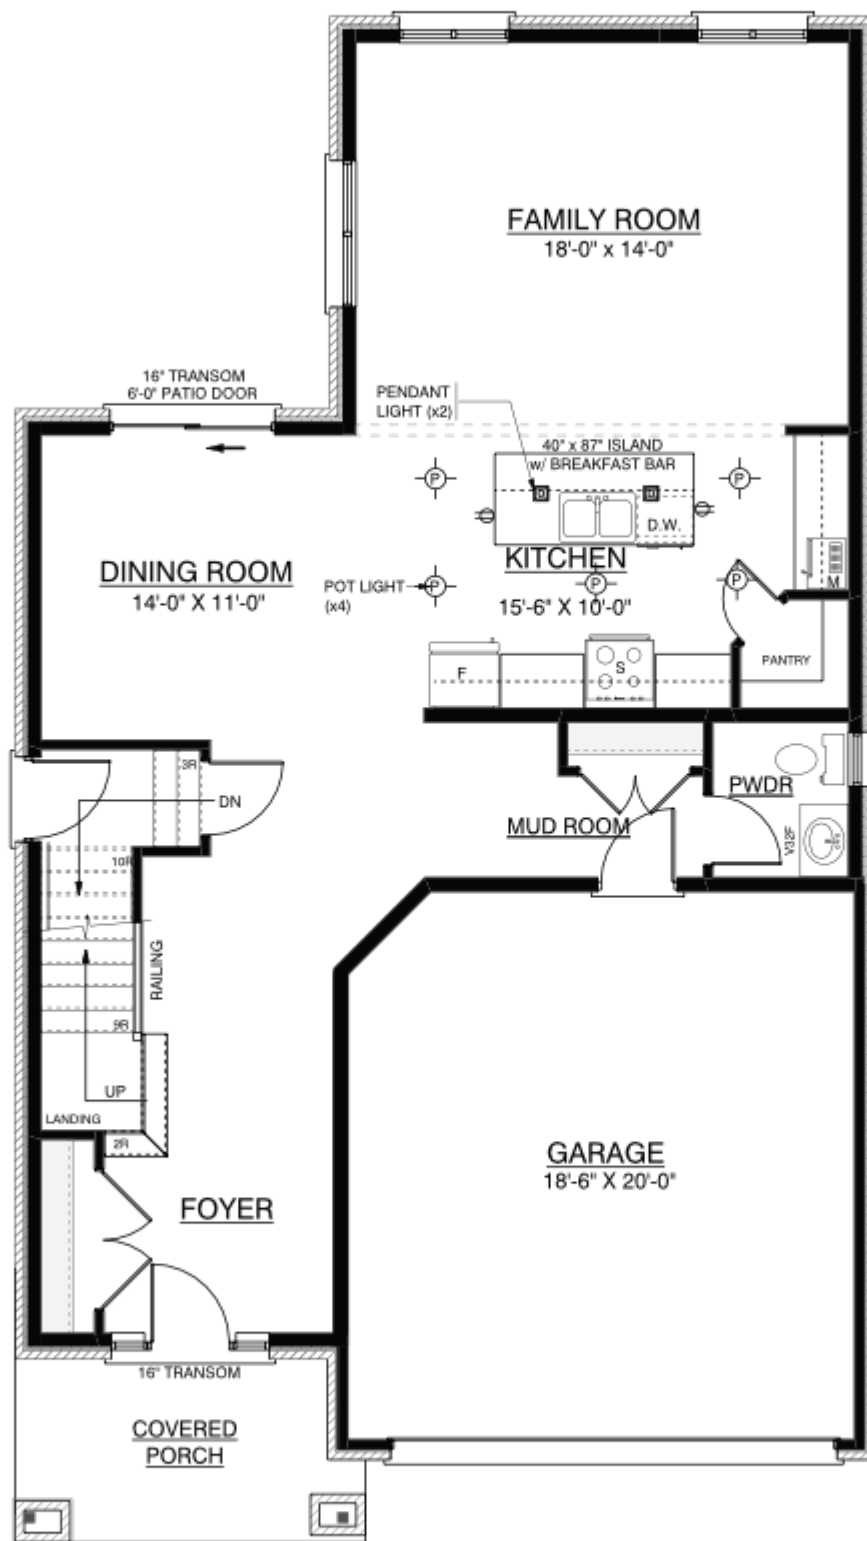

the **Claremont** 4 Bedroom
2107 sqft

For 40 ft Home Sites

the **Claremont** 4 Bedroom
2107 sqft

For 40 ft Home Sites

the **Claremont** 4 Bedroom
2107 sqft

For 40 ft Home Sites

the **Claremont** 4 Bedroom
2107 sqft

For 40 ft Home Sites

Optional Seperate
Basement Entry

the **Claremont** 4 Bedroom
2107 sqft

For 40 ft Home Sites