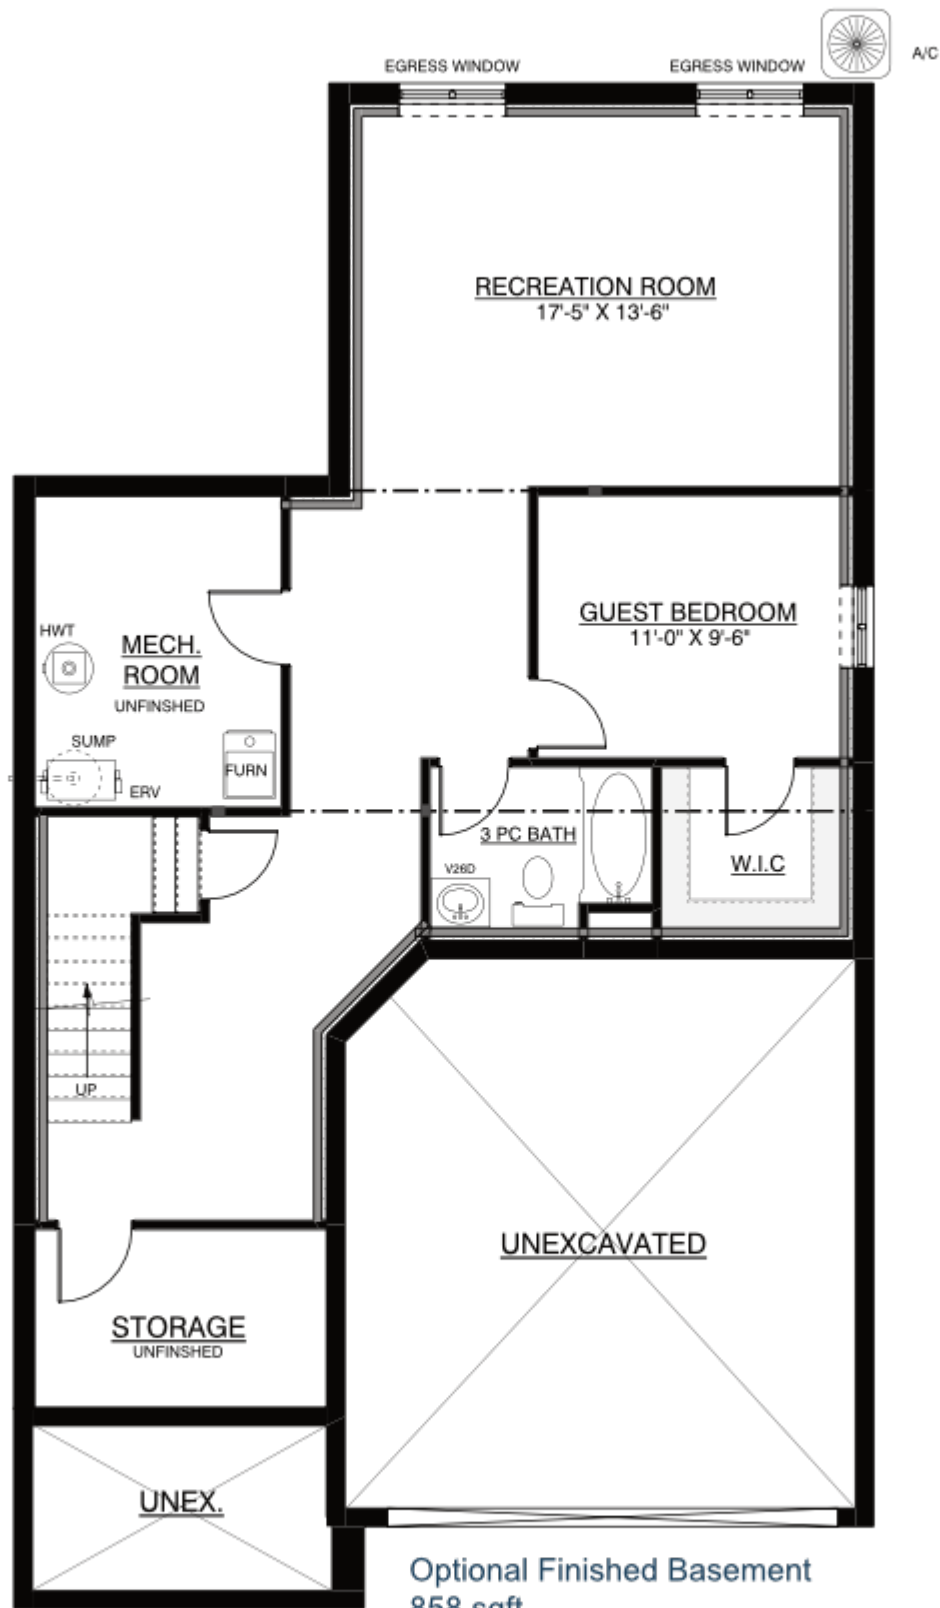

the **Claremont** 4 Bedroom
2107 sqft

For 40 ft Home Sites

the **Claremont** 4 Bedroom
2107 sqft

For 40 ft Home Sites

the **Claremont** 4 Bedroom
2107 sqft

For 40 ft Home Sites

the **Claremont** 4 Bedroom
2107 sqft

For 40 ft Home Sites

Optional Seperate
Basement Entry

the **Claremont** 4 Bedroom
2107 sqft

For 40 ft Home Sites