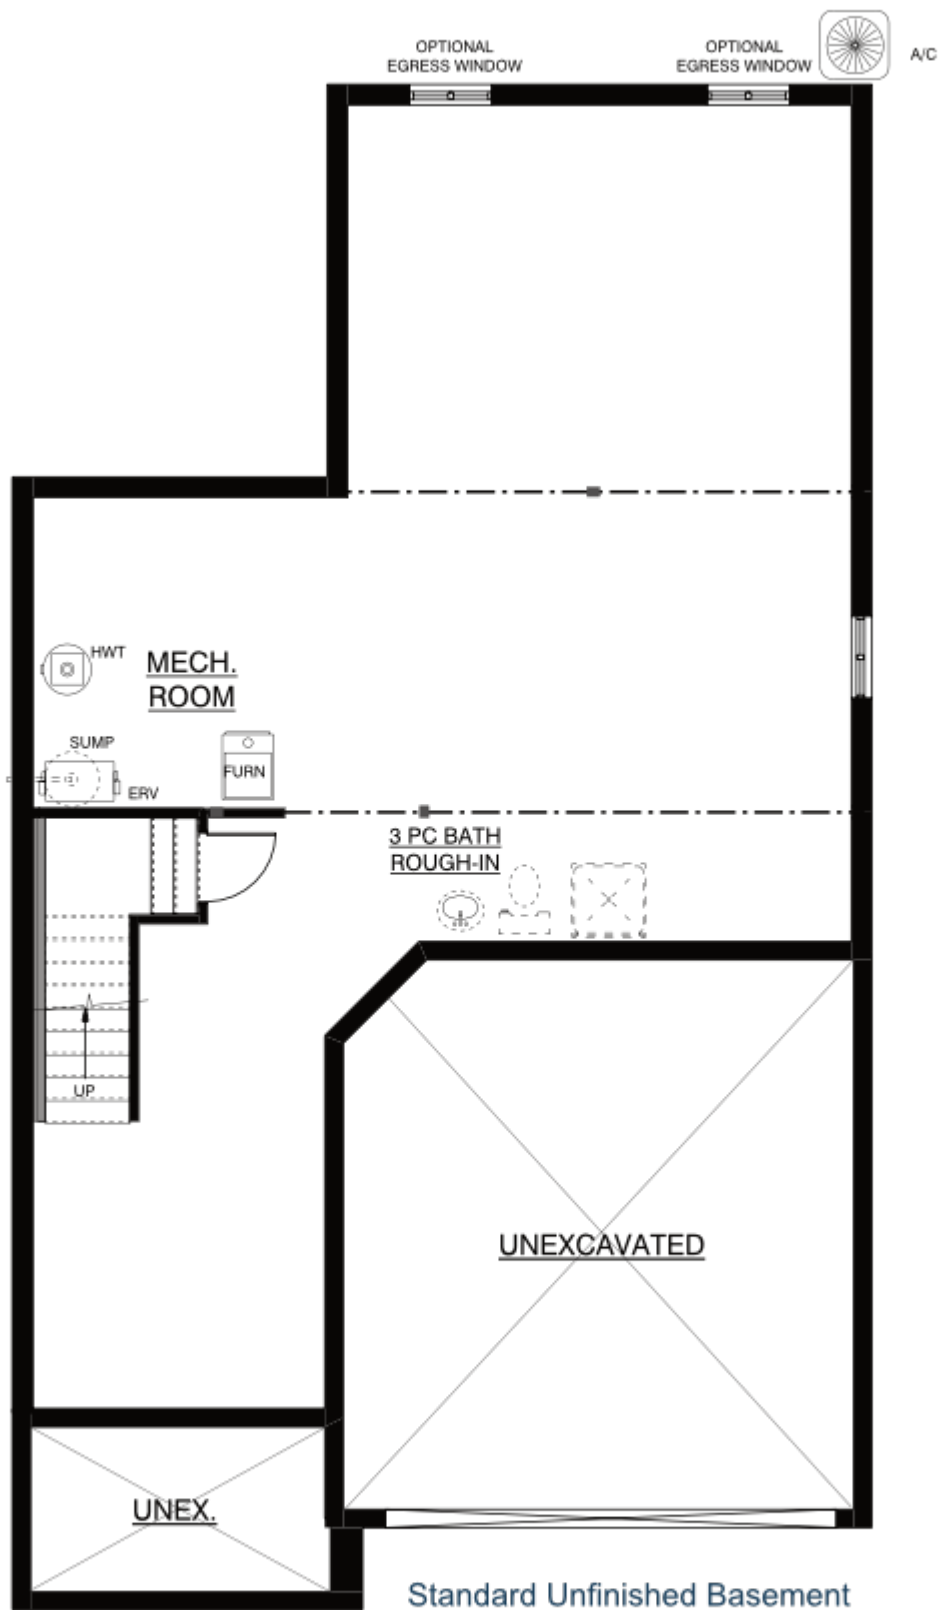

the **Claremont** 4 Bedroom
2107 sqft

For 40 ft Home Sites

the **Claremont** 4 Bedroom
2107 sqft

For 40 ft Home Sites

the **Claremont** 4 Bedroom
2107 sqft

For 40 ft Home Sites

the **Claremont** 4 Bedroom
2107 sqft

For 40 ft Home Sites

Optional Seperate
Basement Entry

the **Claremont** 4 Bedroom
2107 sqft

For 40 ft Home Sites