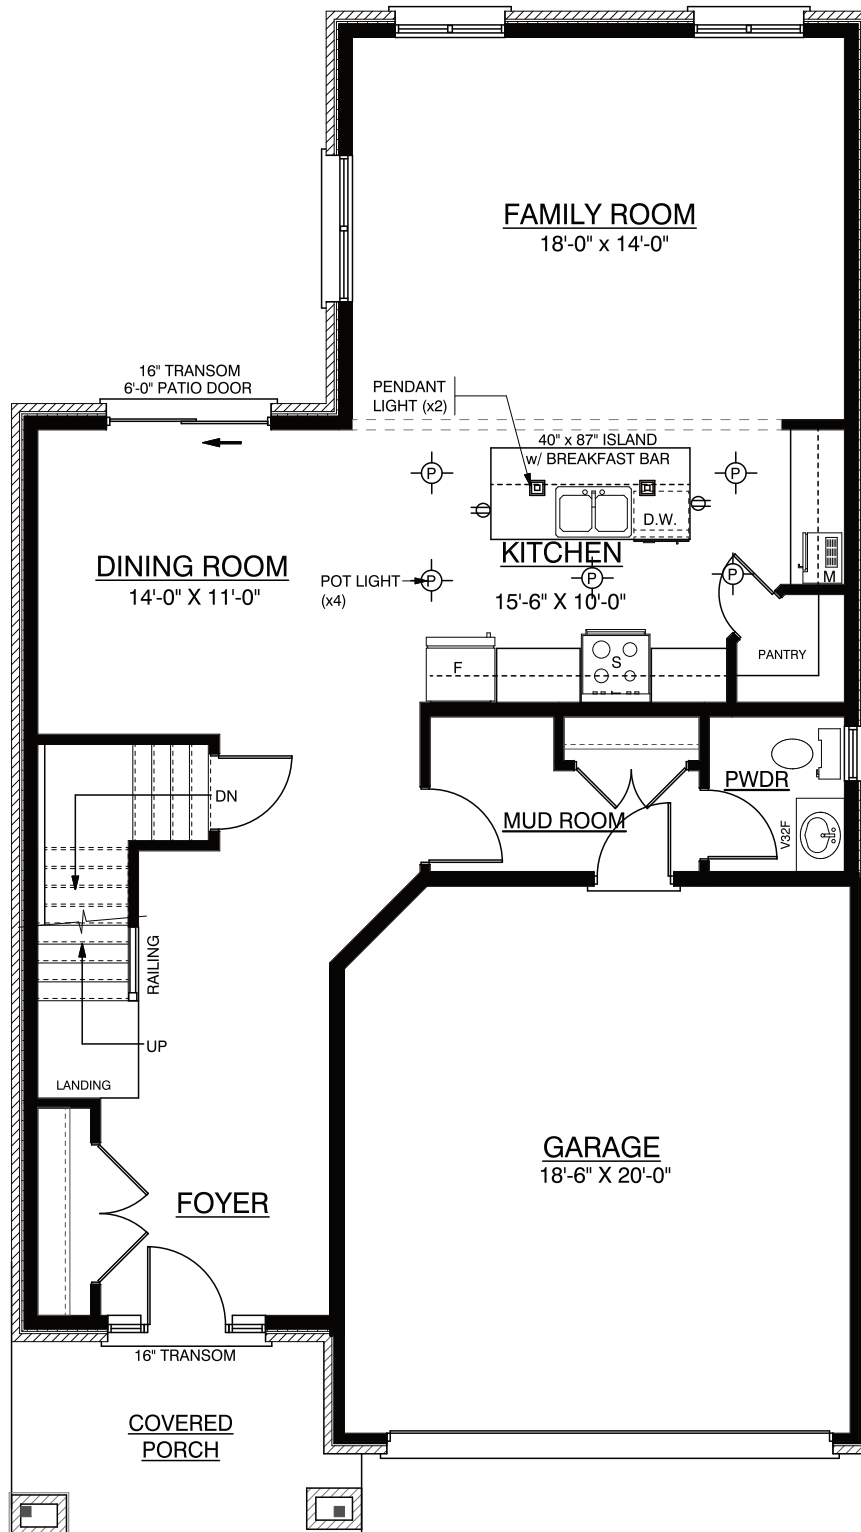

the **Claremont** 3 Bedroom
2107 sqft

For 40 ft Home Sites

the **Claremont** 3 Bedroom
2107 sqft

For 40 ft Home Sites

the **Claremont** 3 Bedroom
2107 sqft

For 40 ft Home Sites

Optional Finished Basement - 858 sqft

the **Claremont** 3 Bedroom
2107 sqft

For 40 ft Home Sites

the **Claremont** 3 Bedroom
2107 sqft

For 40 ft Home Sites