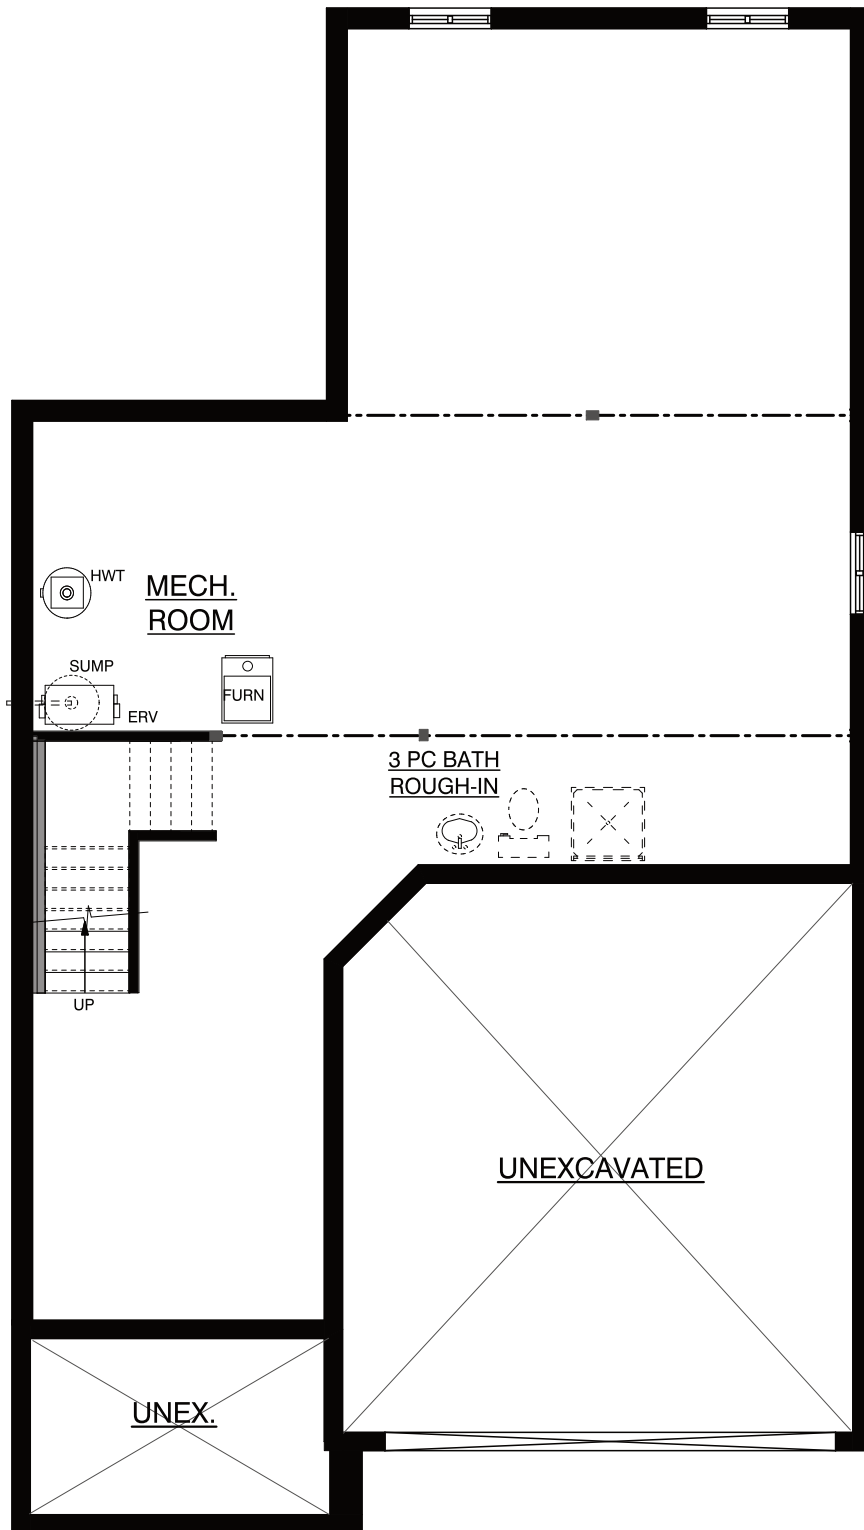

the **Claremont** 3 Bedroom
2107 sqft

For 40 ft Home Sites

the **Claremont** 3 Bedroom
2107 sqft

For 40 ft Home Sites

the **Claremont** 3 Bedroom
2107 sqft

For 40 ft Home Sites

Optional Finished Basement - 858 sqft

the **Claremont** 3 Bedroom
2107 sqft

For 40 ft Home Sites

the **Claremont** 3 Bedroom
2107 sqft

For 40 ft Home Sites