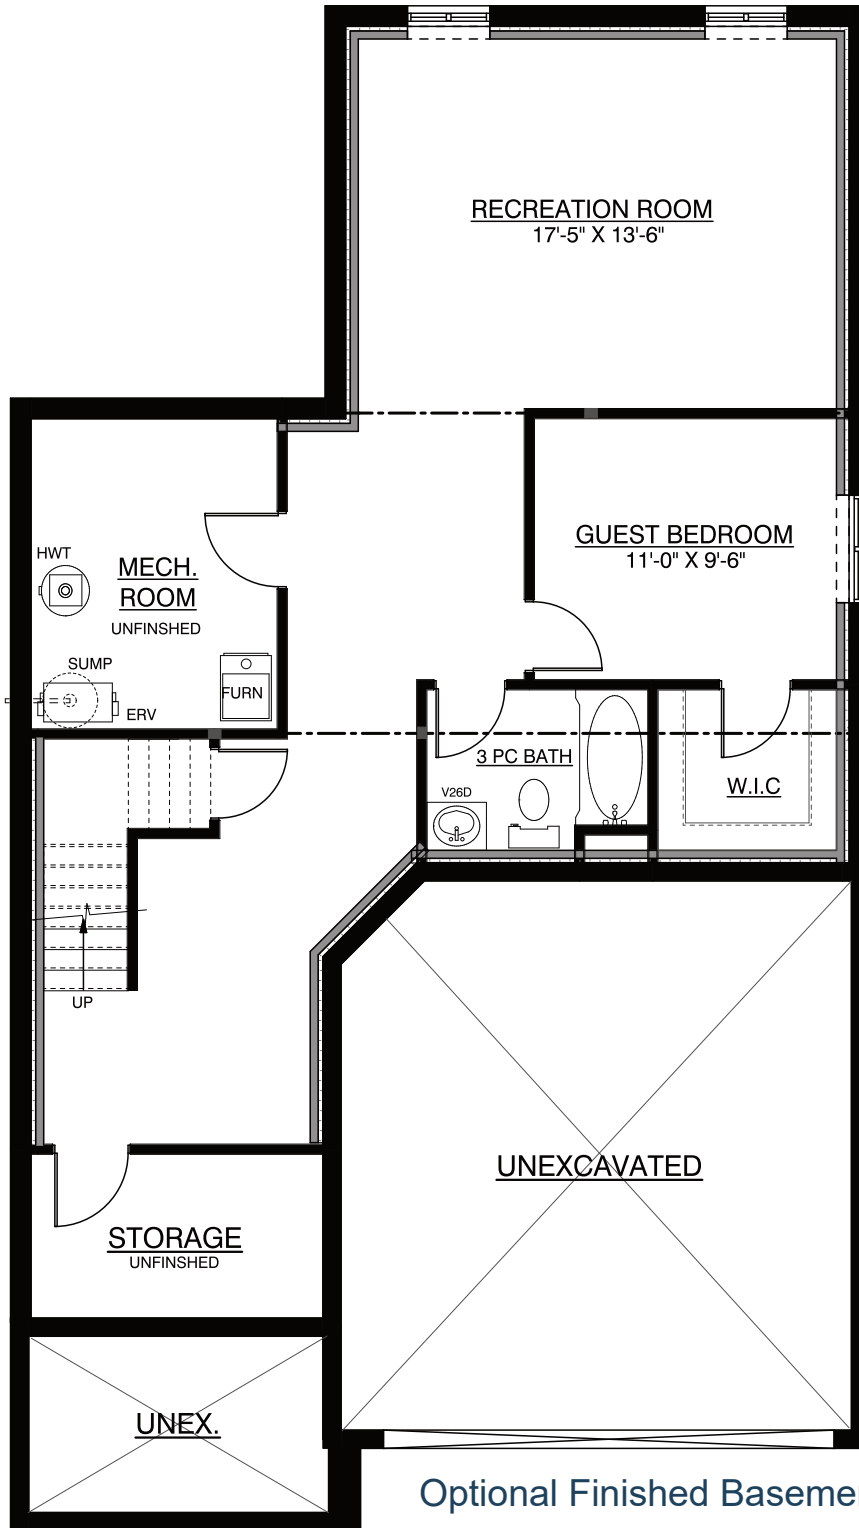

the **Claremont** 3 Bedroom
2107 sqft

For 40 ft Home Sites

the **Claremont** 3 Bedroom
2107 sqft

For 40 ft Home Sites

the **Claremont** 3 Bedroom
2107 sqft

For 40 ft Home Sites

Optional Finished Basement - 858 sqft

the **Claremont** 3 Bedroom
2107 sqft

For 40 ft Home Sites

the **Claremont** 3 Bedroom
2107 sqft

For 40 ft Home Sites